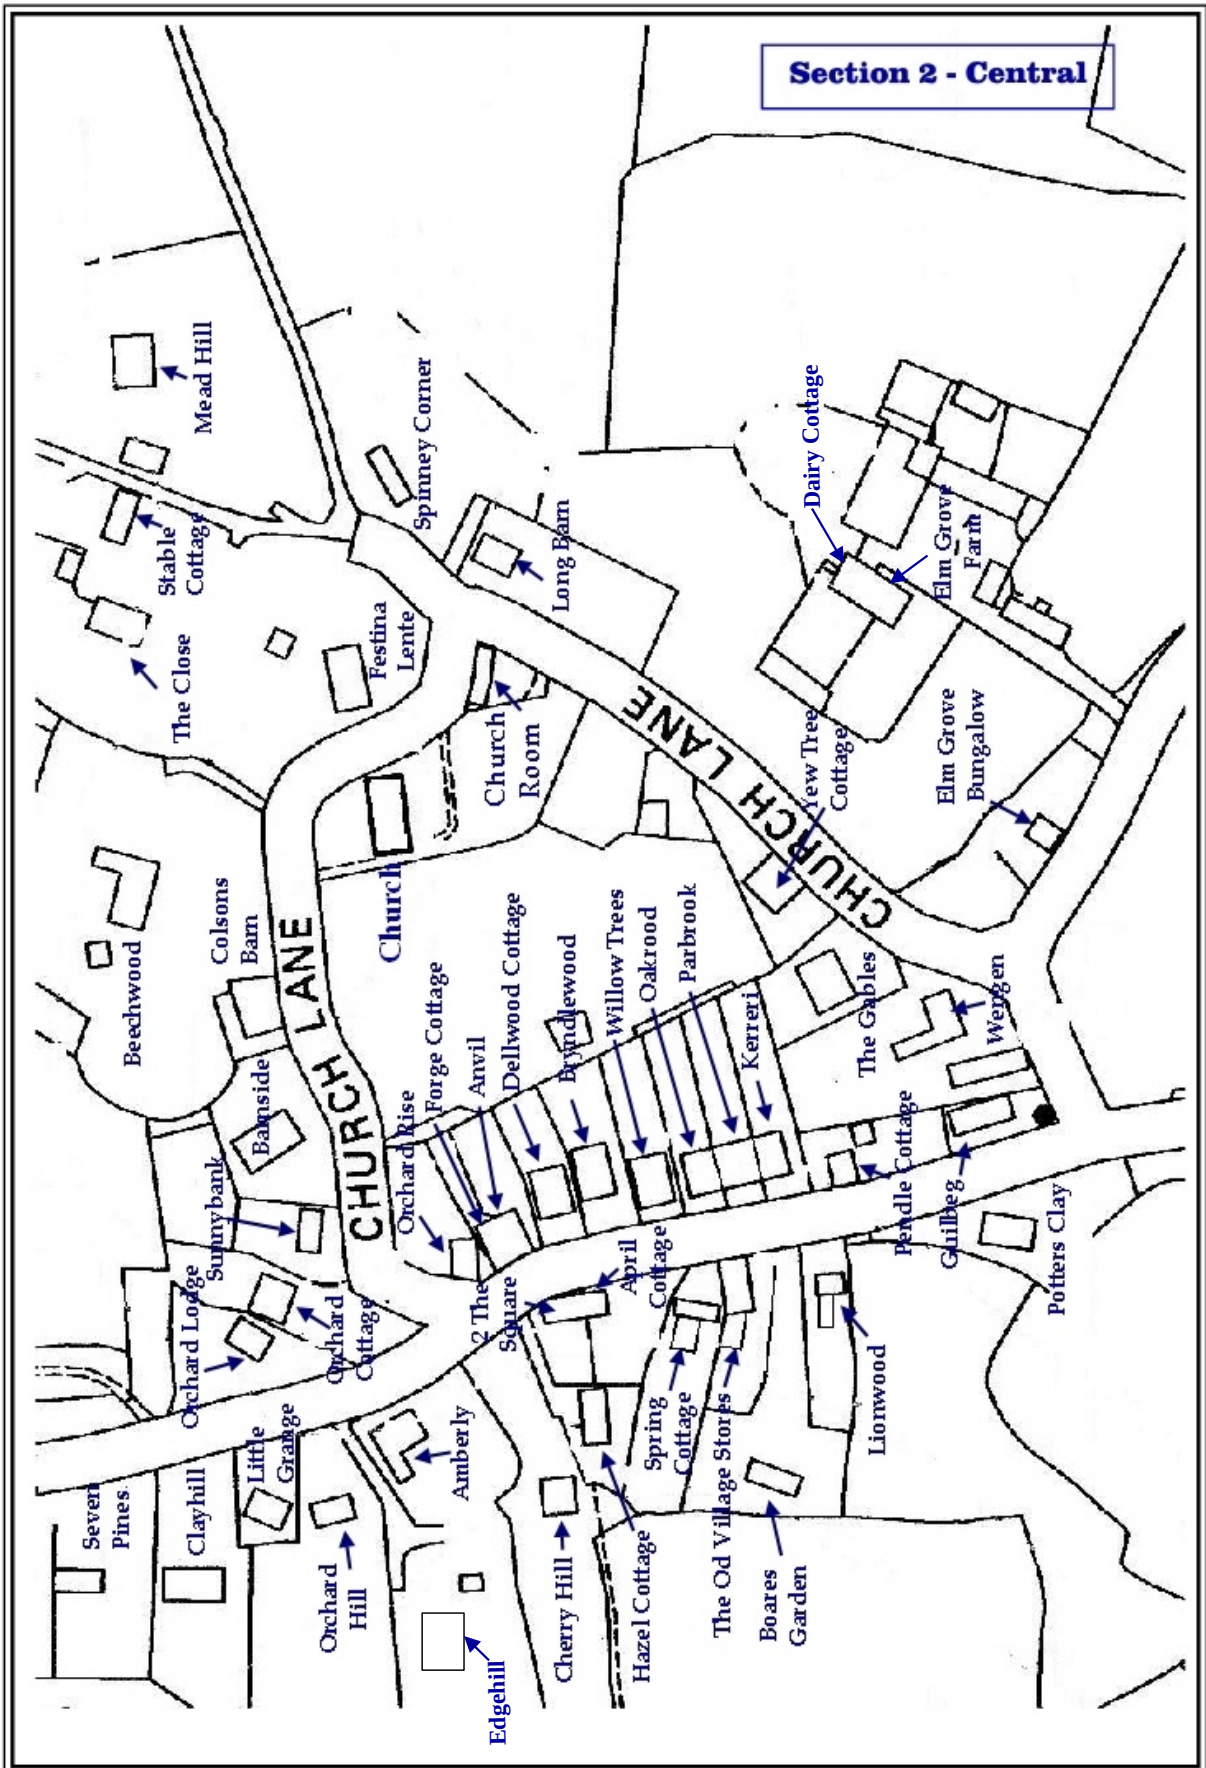

North – down to The Rectory

Central - The Square & Church Lane

South – Hillview Road to the Dog & Crook

Newport Lane & around

West - Eldon & Lower Street

Pucknall & around

Crook Hill